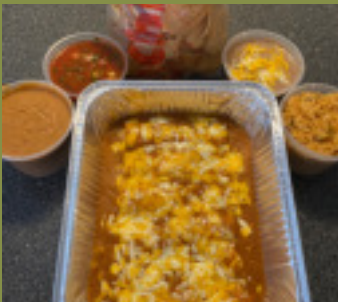

Family Packs

TACO FAMILY PACK: TWO DOZEN TACO-SIZE FLOUR TORTILLAS, 32 OZ. OF EITHER SHREDDED BEEF OR CHICKEN (OR COMBO), 32 OZ. SHREDDED LETTUCE, 8 OZ. DICED TOMATOES, 8 OZ. SHREDDED CHEESE, 8 OZ. SMOOTH HOT SAUCE OR TOMATILLO SALSA, BAG OF CHIPS, 16 OZ. CHUNKY HOUSE SALSA AND 16 OZ. BEAN DIP. FEEDS 10-12 PEOPLE. \$39.99

BURRITO FAMILY PACK: ONE DOZEN FLOUR TORTILLAS, 32 OZ. SHREDDED BEEF OR CHICKEN OR REFRIED BEANS (OR COMBO), 16 OZ. ENCHILADA SAUCE (RED, GREEN OR TOMATILLO), A BAG OF CHIPS, 16 OZ. CHUNKY HOUSE SALSA AND 16 OZ. BEAN DIP. FEEDS 8-10 PEOPLE. \$39.99

ENCHILADA FAMILY PACK: SIX ENCHILADAS FILLED WITH YOUR CHOICE OF CHEESE, SHREDDED CHICKEN OR SHREDDED BEEF TOPPED WITH CHEESE AND YOUR CHOICE OF SAUCE (RED, GREEN OR TOMATILLO). THE PACK ALSO INCLUDES 16 OZ. SPANISH RICE AND 16 OZ. REFRIED BEANS AS WELL AS A BAG OF CHIPS, 16 OZ. CHUNKY HOUSE SALSA AND 16 OZ. BEAN DIP. FEEDS 4-6 PEOPLE. \$39.99