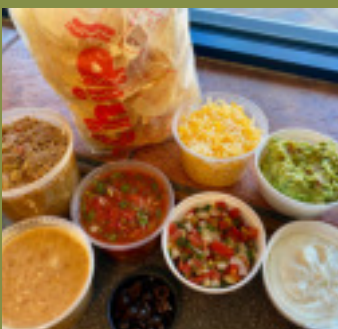

Family Packs

TACO FAMILY PACK: TWO DOZEN TACO-SIZE FLOUR TORTILLAS, 32 OZ. OF EITHER SHREDDED BEEF OR CHICKEN (OR COMBO), 32 OZ. SHREDDED LETTUCE, 8 OZ. DICED TOMATOES, 8 OZ. SHREDDED CHEESE, 8 OZ. SMOOTH HOT SAUCE OR TOMATILLO SALSA, BAG OF CHIPS, 16 OZ. CHUNKY HOUSE SALSA AND 16 OZ. BEAN DIP. FEEDS 10-12 PEOPLE. \$39.99

BURRITO FAMILY PACK: ONE DOZEN FLOUR TORTILLAS, 32 OZ. SHREDDED BEEF OR CHICKEN OR REFRIED BEANS (OR COMBO), 16 OZ. ENCHILADA SAUCE (RED, GREEN OR TOMATILLO), A BAG OF CHIPS, 16 OZ. CHUNKY HOUSE SALSA AND 16 OZ. BEAN DIP. FEEDS 8-10 PEOPLE. \$39.99

ENCHILADA FAMILY PACK: SIX ENCHILADAS FILLED WITH YOUR CHOICE OF CHEESE, SHREDDED CHICKEN OR SHREDDED BEEF TOPPED WITH CHEESE AND YOUR CHOICE OF SAUCE (RED, GREEN OR TOMATILLO). THE PACK ALSO INCLUDES 16 OZ. SPANISH RICE AND 16 OZ. REFRIED BEANS AS WELL AS A BAG OF CHIPS, 16 OZ. CHUNKY HOUSE SALSA AND 16 OZ. BEAN DIP. FEEDS 4-6 PEOPLE. \$39.99

\$14.99 BULK MEATS: GET 16 OZ OF OUR RED OR GREEN BEEF, MACHACA, SHREDDED CHICKEN OR POLLO RANCHERO, PERFECT FOR FREEZING OR RECIPES.

TO GO ALCOHOL (LIMIT 2/PERSON -- MUST BE PRESENT TO ORDER)
\$4.50 DOMESTIC BOTTLED BEER OR \$5 IMPORTED BOTTLED BEER
\$7 HOUSE MARGARITAS (PLASTIC CUP, SAME SIZE AS GLASS)