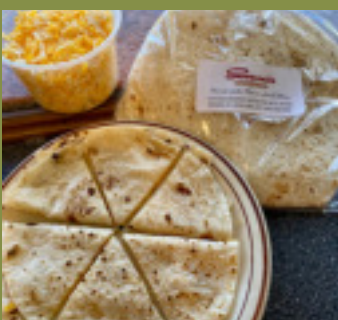

Family Packs

TACO FAMILY PACK: TWO DOZEN TACO-SIZE FLOUR TORTILLAS, 32 OZ. OF EITHER SHREDDED BEEF OR CHICKEN (OR COMBO), 32 OZ. SHREDDED LETTUCE, 8 OZ. DICED TOMATOES, 8 OZ. SHREDDED CHEESE, 8 OZ. SMOOTH HOT SAUCE OR TOMATILLO SALSA, BAG OF CHIPS, 16 OZ. CHUNKY HOUSE SALSA AND 16 OZ. BEAN DIP. FEEDS 10-12 PEOPLE. $39.99

BURRITO FAMILY PACK: ONE DOZEN FLOUR TORTILLAS, 32 OZ. SHREDDED BEEF OR CHICKEN OR REFRIED BEANS (OR COMBO), 16 OZ. ENCHILADA SAUCE (RED, GREEN OR TOMATILLO), A BAG OF CHIPS, 16 OZ. CHUNKY HOUSE SALSA AND 16 OZ. BEAN DIP. FEEDS 8-10 PEOPLE. $39.99

ENCHILADA FAMILY PACK: SIX ENCHILADAS FILLED WITH YOUR CHOICE OF CHEESE, SHREDDED CHICKEN OR SHREDDED BEEF TOPPED WITH CHEESE AND YOUR CHOICE OF SAUCE (RED, GREEN OR TOMATILLO). THE PACK ALSO INCLUDES 16 OZ. SPANISH RICE AND 16 OZ. REFRIED BEANS AS WELL AS A BAG OF CHIPS, 16 OZ. CHUNKY HOUSE SALSA AND 16 OZ. BEAN DIP. FEEDS 4-6 PEOPLE. $39.99

NACHOS FAMILY PACK: 32 OZ. OF EITHER SHREDDED BEEF OR CHICKEN, 16 OZ SHREDDED CHEESE, 8 OZ. PICO DE GALLO, 8 OZ. GUACAMOLE, 3 OZ. SLICED OLIVES, A BAG OF CHIPS, 16 OZ. CHUNKY HOUSE SALSA AND 16 OZ. BEAN DIP. FEEDS 6-8 PEOPLE. $39.99

TACO SALAD FAMILY PACK: 32 OZ. OF EITHER SHREDDED BEEF OR CHICKEN, SALAD MIX FOR 6-8 PEOPLE, 8 OZ SHREDDED CHEESE, 8 OZ. TOMATOES, 8 OZ. DRESSING OF YOUR CHOICE, BAG OF CHIPS, 16 OZ. CHUNKY HOUSE SALSA AND 16 OZ. BEAN DIP. FEEDS 6-8 PEOPLE. $39.99

QUESADILLA PACK: 12 HOMEMADE TORTILLAS AND 16 OZ. SHREDDED CHEESE. $7.99

More Choices:

$5 BURRITOS: CHOOSE FROM SHREDDED BEEF, SHREDDED CHICKEN OR BEAN AND CHEESE.

SIDE OF RICE OR BEANS: 16 OZ. FOR $6.99 OR 32 OZ. FOR $9.99

$14.99 BULK MEATS: GET 16 OZ OF OUR RED OR GREEN BEEF, MACHACA, SHREDDED CHICKEN OR POLLO RANCHERO, PERFECT FOR FREEZING OR RECIPES.